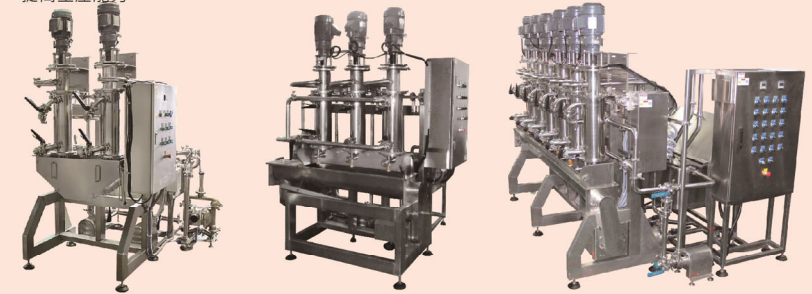

連續煮漿機 Continuous Soy-milk cooking Machine

- 採用直立式煮沸或開放式煮沸，不產生滯留，不佔空間、操作方便、清洗容易。
- Vertical and open style cooking, No residuals, Space occupied is small, Easy operation and cleaning.

開放式

直流式

- 完全密封方式運轉，符合衛生標準。運轉安靜，無噪音。
- 彈性的需求液中擠壓過濾機依需求可多連式製作，提高生產能力。
- Air-tight, Meet the sanitation requirements. Quiet-operation, No noise.
- For mass production, multi-stage liquid-in squeeze-type filter is available as request.

液中擠壓過濾機 Liquid-in Squeeze-type Filter

二管式

三管式

六管式

自動凝固/連續壓台/切型系統

Automatic Continuous curding Continuous air press/Tofu cutting System

- 簡易操作 • 衛生概念 • 降低人員成本 • 卓越與高效率
- User friendly • Hygiene concept • To lower workers cost • Powerful and efficient