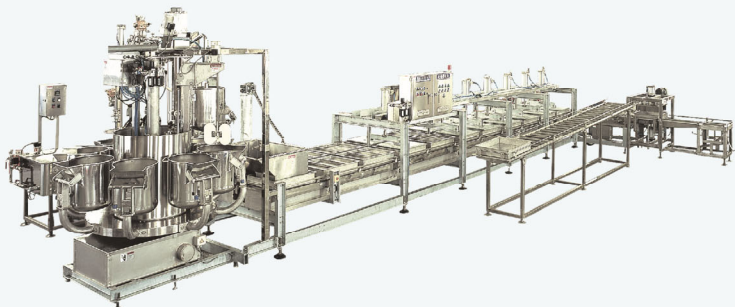

連續煮漿機 Continuous Soy-milk cooking Machine

- 採用直立式煮沸或開放式煮沸，不產生滯留，不佔空間、操作方便、清洗容易。
- Vertical and open style cooking, No residuals, Space occupied is small, Easy operation and cleaning.

開放式

直流式

- 完全密封方式運轉，符合衛生標準。運轉安靜，無噪音。
- 彈性的需求液中擠壓過濾機依需求可多連式製作，提高生產能力。
- Air-tight, Meet the sanitation requirements. Quiet-operation, No noise.
- For mass production, multi-stage liquid-in squeeze-type filter is available as request.

液中擠壓過濾機 Liquid-in Squeeze-type Filter

二管式

三管式

六管式

自動凝固/連續壓台/切型系統

Automatic Continuous curding Continuous air press/Tofu cutting System

- 簡易操作 • 衛生概念 • 降低人員成本 • 卓越與高效率
- User friendly • Hygiene concept • To lower workers cost • Powerful and efficient